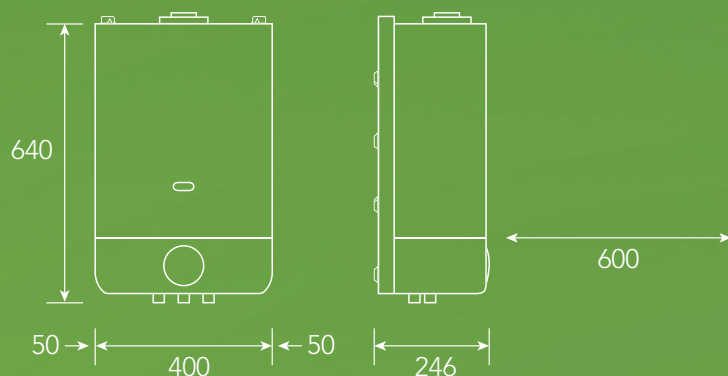

Easi-Flo
Instantaneous
multipoint
water heater

- SIMPLE INSTALLATION ▪
- ErP CLASS A ▪
- FLEXIBLE FLUEING ▪
- ELECTRONIC IGNITION ▪

Easi-Flo

Instantaneous multipoint water heater

Dimensions and Clearances (mm)

- Fully compliant with the Energy-related Products Directive.
- Suitable for domestic and small light commercial applications.
- 2 year warranty⁽¹⁾
- Provides instant hot water to multiple outlets, such as to a kitchen and bathroom.
- Ideal for replacement installations for properties that require hot water supply only due to existing electric, convector or gas wall heating appliances.
- Easi-Flo has a 28kW heat output and high flow rate of 11.8 litres per minute.
- Simple installation and commissioning. All connections are easily accessible and the appliance features a built-in fly lead.
- Continuous gas modulation and electronic temperature sensing gives accurate temperature control.
- Easi-Flo can be flued horizontally or vertically using Vokera's concentric Uni flue or twin flue systems.
- Simple to service. No diaphragm or water section. This reduces maintenance requirements.
- Electronic ignition eliminates the need for a constantly running fan or energy wasteful pilot light.

⁽¹⁾Subject to registration and annual service.

ERP Compliant

2 Year Warranty⁽¹⁾

Instant Hot Water

High Flow Rate

SPECIFICATIONS	EASI-FLO
PRODUCT ORDER CODE (NATURAL GAS)	20121684
PRODUCT ORDER CODE (LPG)	20121687
DOMESTIC HOT WATER	
MAXIMUM HEAT INPUT (kW)	28.8
FLOW RATE - 35°C RISE (L/MIN)	11.8
WEIGHT	
DRY WEIGHT (KG)	23.5
EFFICIENCY	
ERP WATER HEATING EFFICIENCY (XL PROFILE) (CLASS/%)	A/80.1

FLUE LENGTHS	EASI-FLO
FLUE DETAILS (CONCENTRIC)	
MAX HORIZONTAL FLUE LENGTH (60/100MM)	2.4M
MAX VERTICAL FLUE LENGTH (60/100MM)	3.6M
FLUE DETAILS (TWIN PIPES)	
MAX HORIZONTAL FLUE LENGTH (80MM/80MM)	5M/5M + TERMINAL
MAX VERTICAL FLUE LENGTH (80MM/80MM)	5M/5M + TERMINAL